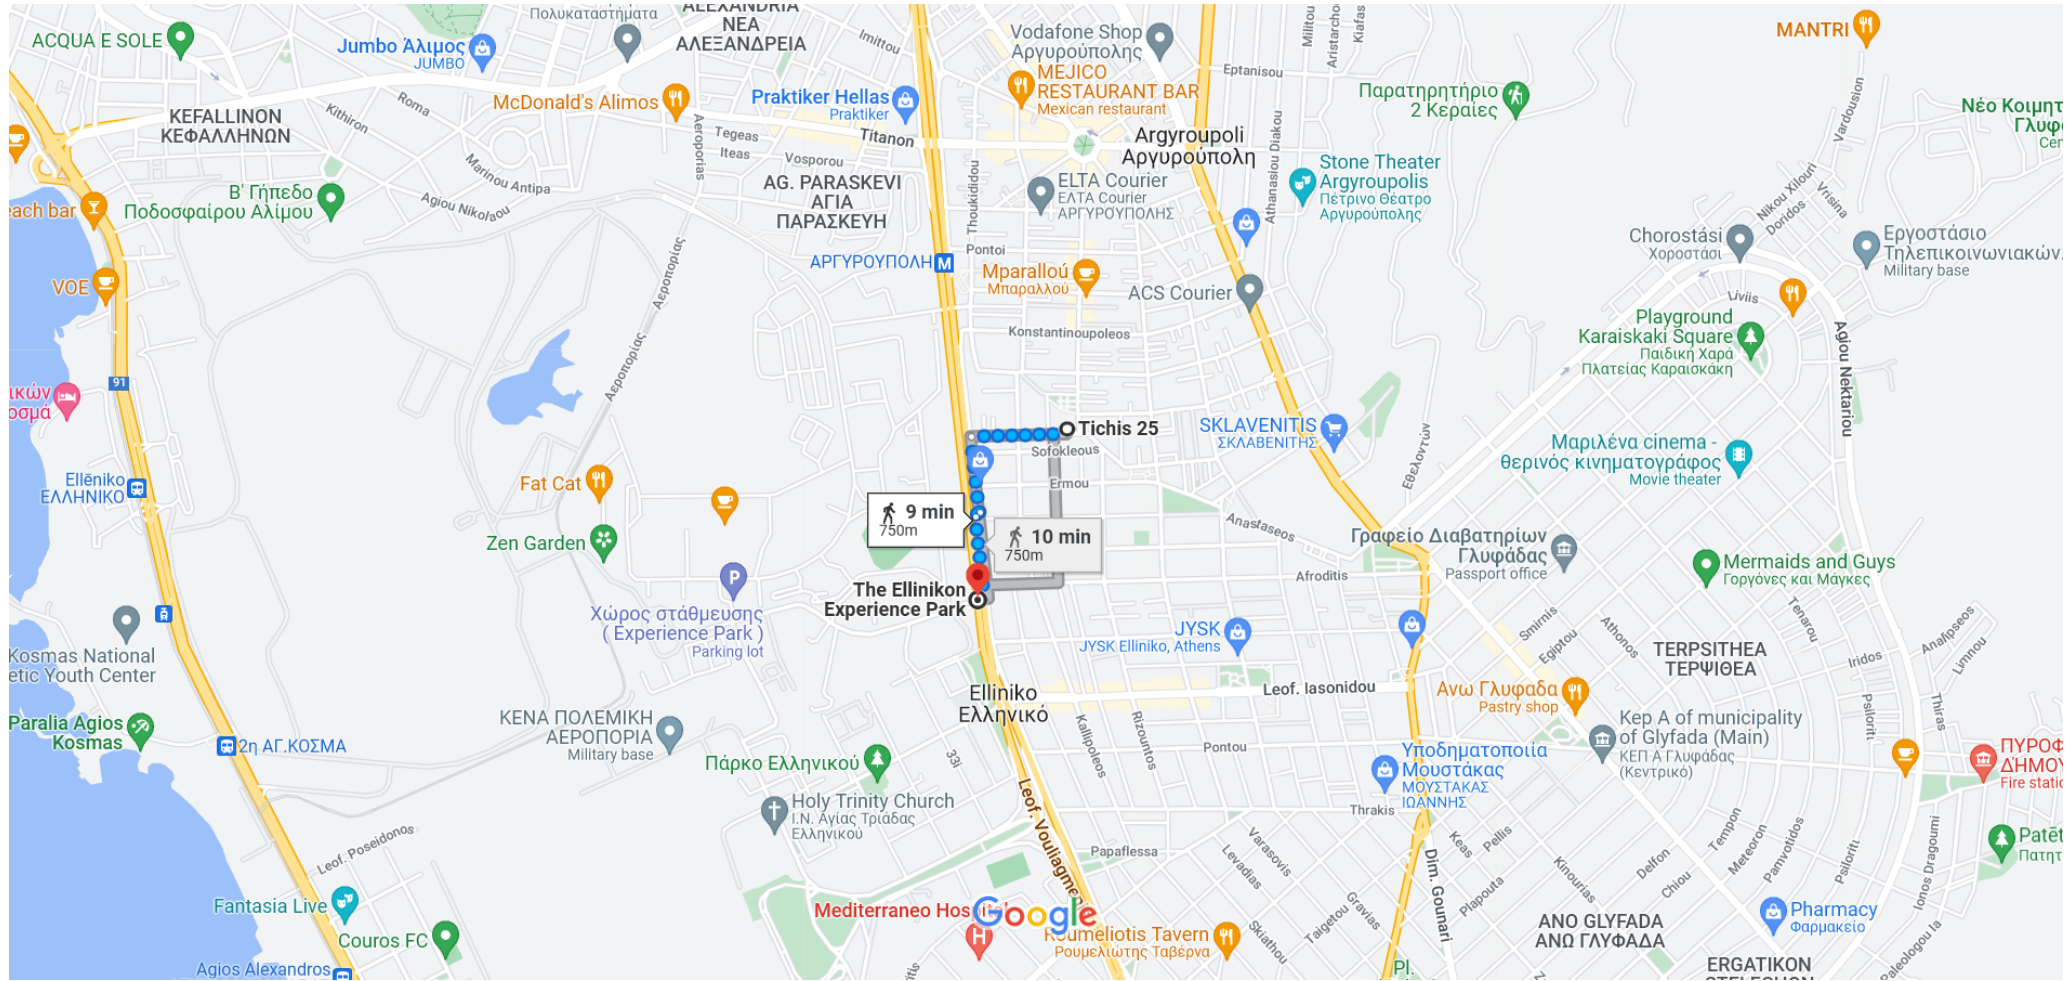

Tichis 25, Elliniko 167 77 to The Ellinikon Experience Park, VPWR+59, Elliniko 164 52

Walk 750 m, 9 min

DISTANCE FROM ELLINIKON COMMERCIAL PARK ENTANCE

Map data ©2022 200 m